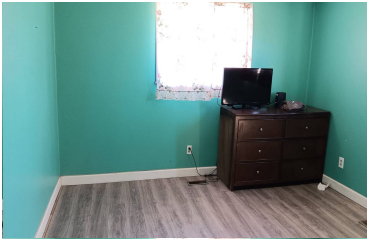

Appliances Included:

- Range
- Microwave
- Refrigerator